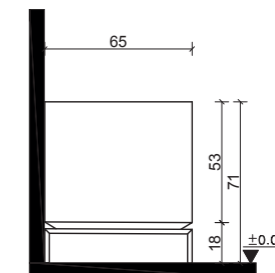

FRN-SF-504

PRODUCT NAME	BODY	FABRIC	COLOR	FOOT
FRN-SF-504-A	Solid Hornbeam Wood	Imported	Green	Gold Metal
FRN-SF-504-B	Solid Hornbeam Wood	Imported	Brown	Gold Metal
FRN-SF-504-C	Solid Hornbeam Wood	Imported	Dark Blue	Gold Metal

L I V I N G R O O M

SIDE VIEW