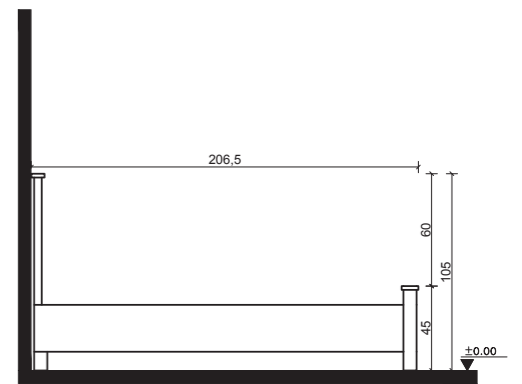

B E D R O O M

FRN-BD-602

PRODUCT NAME	BODY	COLOR	TOP PANEL
FRN-BD-602-A	Ultra Lacquered Over MDF	White	Mdf Laminated Panel / C
FRN-BD-602-B	Ultra Lacquered Over MDF	Anthracite	Wooden / C

FRONT VIEW

SIDE VIEW