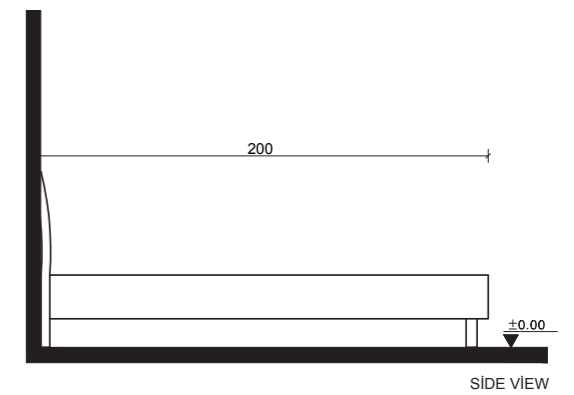

PRODUCT NAME	BODY	COLOR
FRN-BD-604-A	Ultra Lacquered Over MDF	White
FRN-BD-604-B	Ultra Lacquered Over MDF	Black
FRN-BD-603-C	Varnish on Wood	oak