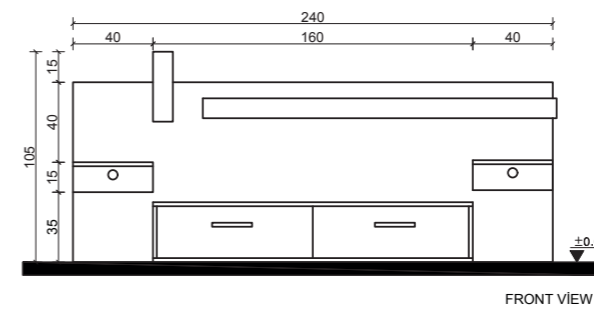

PRODUCT NAME	BODY	COLOR	DOOR
FRN-BD-608-A	Mdf Laminated Panel	White	Mdf Laminated Panel
FRN-BD-608-B	Mdf Laminated Panel	Black	Mdf Laminated Panel
FRN-BD-608-C	Mdf Laminated Panel	Oak	Mdf Laminated Panel