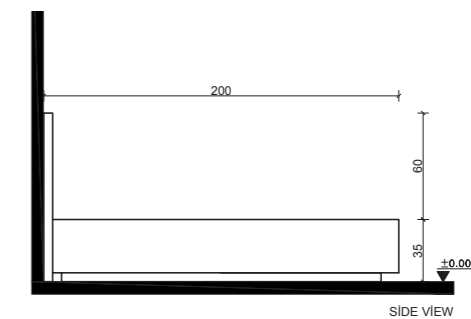

FRN-BD-606

PRODUCT NAME	BODY	COLOR	DOOR
FRN-BD-606-A	Mdf Laminated Panel	White	Mdf Laminated Panel
FRN-BD-606-B	Mdf Laminated Panel	Beige	Mdf Laminated Panel
FRN-BD-606-C	Mdf Laminated Panel	Walnut	Mdf Laminated Panel