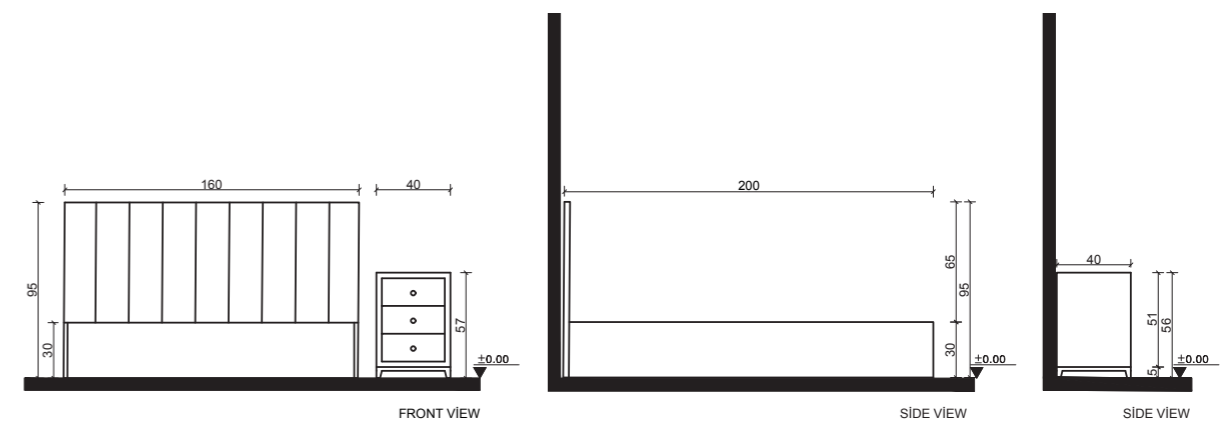

A WHITE B BEIGE C ASHEN

B E D R O O M