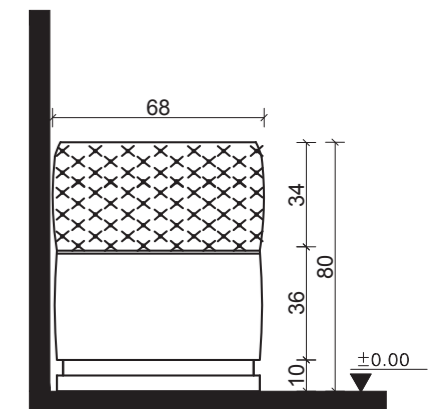

FRONT VIEW

SIDE VIEW

- A BROWN
- B BEIGE
- C DARK BLUE

LIVING ROOM

FRN-SF-502

PRODUCT NAME	BODY	FABRIC	COLOR	FOOT
FRN-SF-502-A	Solid Hornbeam Wood	Imported	Beige	Black Metal
FRN-SF-502-B	Solid Hornbeam Wood	Imported	Anthracite	Black Metal