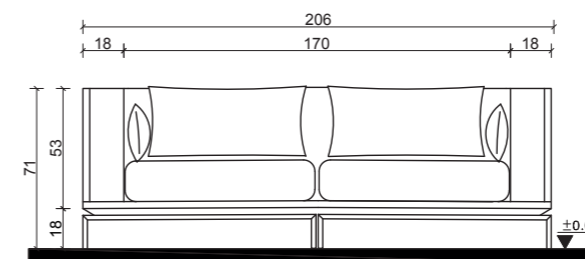

FRN-SF-504

PRODUCT NAME	BODY	FABRIC	COLOR	FOOT
FRN-SF-504-A	Solid Hornbeam Wood	Imported	Green	Gold Metal
FRN-SF-504-B	Solid Hornbeam Wood	Imported	Brown	Gold Metal
FRN-SF-504-C	Solid Hornbeam Wood	Imported	Dark Blue	Gold Metal

L I V I N G R O O M

FRONT VIEW