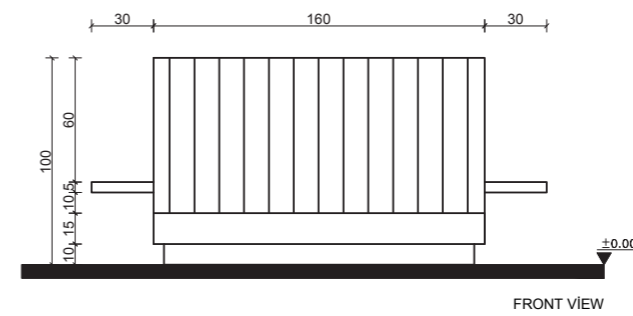

PRODUCT NAME	BODY	COLOR	HEADBOARD
FRN-BD-609-A	Mdf Laminated Panel	White	Fabric Coating On Mdf
FRN-BD-609-B	Mdf Laminated Panel	Brown	Fabric Coating On Mdf
FRN-BD-609-C	Mdf Laminated Panel	Oak	Fabric Coating On Mdf