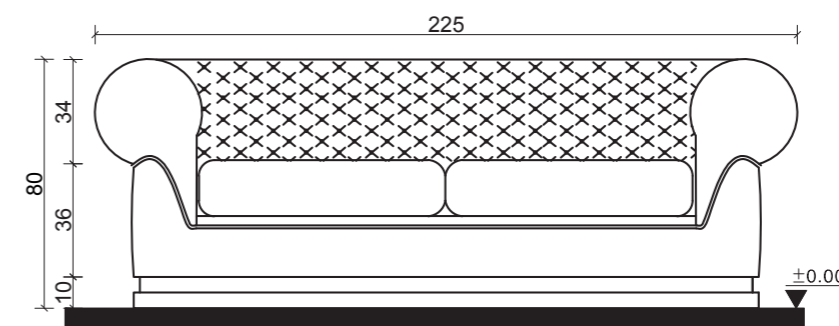

FRN-SF-501

PRODUCT NAME	BODY	FABRIC	COLOR	FOOT
FRN-SF-501-A	Solid Hornbeam Wood	Imported	Brown	Lacquerevd on Solid Hornbeam Wood
FRN-SF-501-B	Solid Hornbeam Wood	Imported	Beige	Lacquerevd on Solid Hornbeam Wood
FRN-SF-501-C	Solid Hornbeam Wood	Imported	Dark Blue	Lacquerevd on Solid Hornbeam Wood

FRONT VIEW

- A BROWN
- B BEIGE
- C DARK BLUE

LIVING ROOM