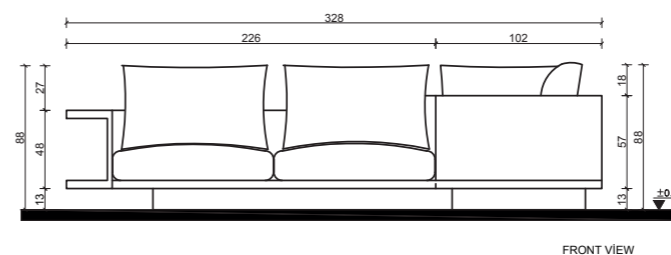

FRN-SF-506

PRODUCT NAME	BODY	FABRIC	COLOR	FOOT	ARMREST
FRN-SF-506-A	Solid Hornbeam Wood	Imported	Anthracite	Lacquerevd on Solid Hornbeam Wood	Mdf Laminated Panel / C
FRN-SF-506-B	Solid Hornbeam Wood	Imported	Beige	Lacquered on Solid Hornbeam Wood	Mdf Laminated Panel / C

L I V I N G R O O M