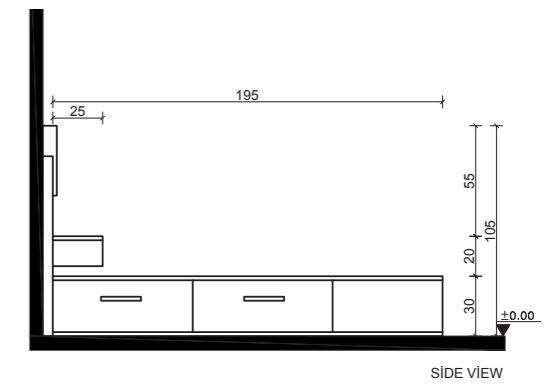

PRODUCT NAME	BODY	COLOR	DOOR
FRN-BD-608-A	Mdf Laminated Panel	White	Mdf Laminated Panel
FRN-BD-608-B	Mdf Laminated Panel	Black	Mdf Laminated Panel
FRN-BD-608-C	Mdf Laminated Panel	Oak	Mdf Laminated Panel