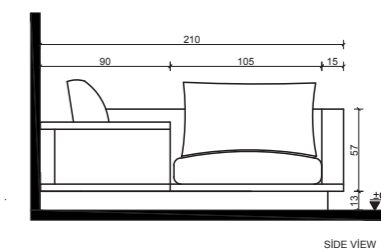

FRN-SF-506

PRODUCT NAME	BODY	FABRIC	COLOR	FOOT	ARMREST
FRN-SF-506-A	Solid Hornbeam Wood	Imported	Anthracite	Lacquerevd on Solid Hornbeam Wood	Mdf Laminated Panel / C
FRN-SF-506-B	Solid Hornbeam Wood	Imported	Beige	Lacquered on Solid Hornbeam Wood	Mdf Laminated Panel / C

L I V I N G R O O M