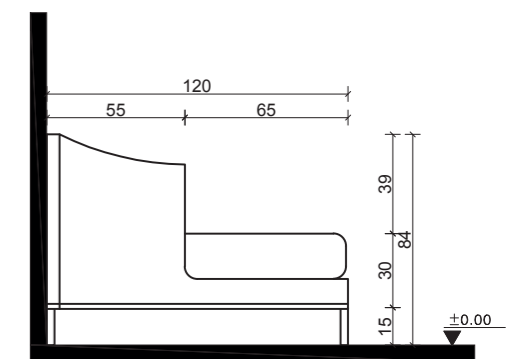

SIDE VIEW

- A   ASHEN GREY
- B   ANTHRACITE
- C   BEIGE

LIVING ROOM