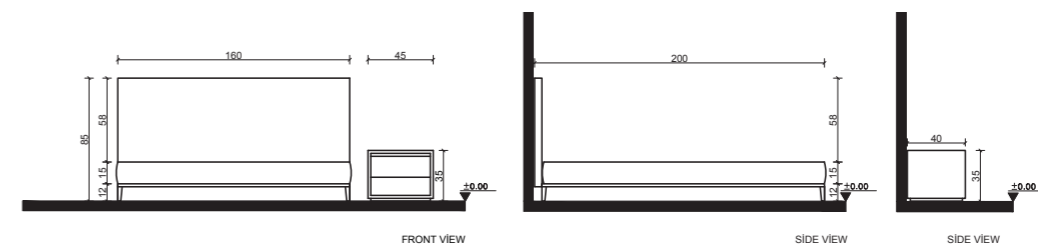

FRN-BD-601

PRODUCT NAME	BODY	COLOR	DOOR
FRN-BD-601-A	Mdf Laminated Panel	White	
FRN-BD-601-B	Mdf Laminated Panel	Anthracite	
FRN-BD-601-C	Mdf Laminated Panel	Oak	

B E D R O O M