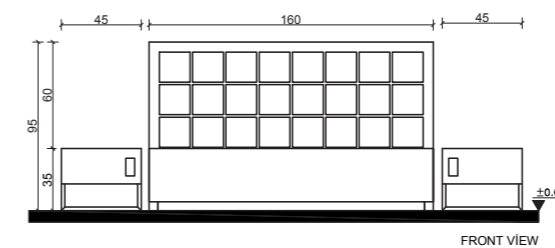

FRN-BD-606

PRODUCT NAME	BODY	COLOR	DOOR
FRN-BD-606-A	Mdf Laminated Panel	White	Mdf Laminated Panel
FRN-BD-606-B	Mdf Laminated Panel	Beige	Mdf Laminated Panel
FRN-BD-606-C	Mdf Laminated Panel	Walnut	Mdf Laminated Panel