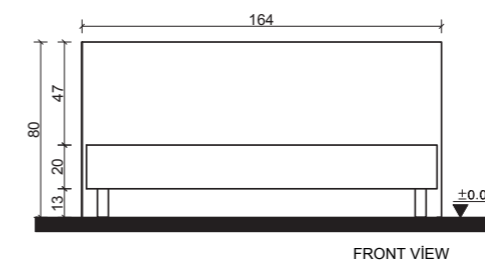

PRODUCT NAME	BODY	COLOR
FRN-BD-604-A	Ultra Lacquered Over MDF	White
FRN-BD-604-B	Ultra Lacquered Over MDF	Black
FRN-BD-603-C	Varnish on Wood	oak