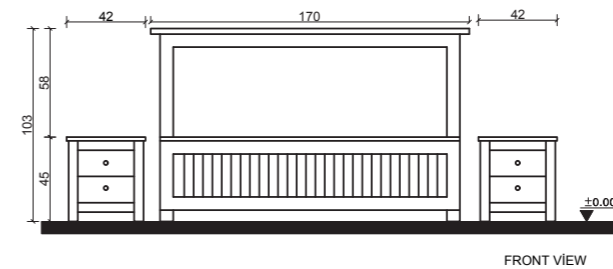

FRN-BD-602

PRODUCT NAME	BODY	COLOR	TOP PANEL
FRN-BD-602-A	Ultra Lacquered Over MDF	White	Mdf Laminated Panel / C
FRN-BD-602-B	Ultra Lacquered Over MDF	Anthracite	Wooden / C

FRONT VIEW

A WHITE
 B ANTHRACITE
 C WALNUT

B E D R O O M