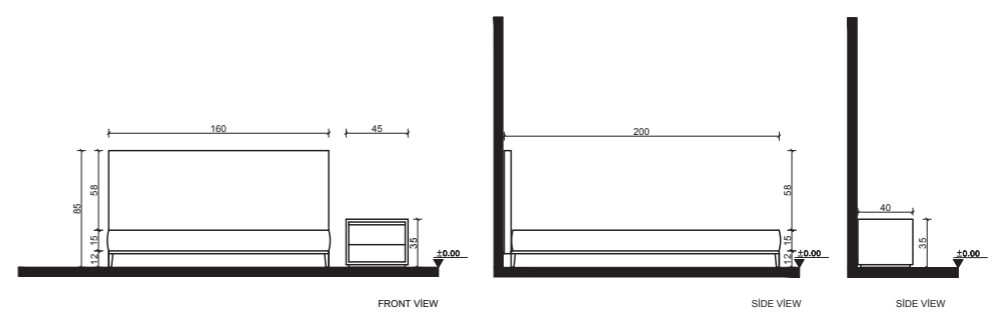

FRN-BD-605

PRODUCT NAME	BODY	COLOR	DOOR
FRN-BD-605-A	Fabric Coating On Mdf	White	
FRN-BD-605-B	Ultra Lacquered Over MDF	Beige	Ultra Lacquered Over MDF
FRN-BD-605-C	Mdf Laminated Panel	Oak	Mdf Laminated Panel

B E D R O O M