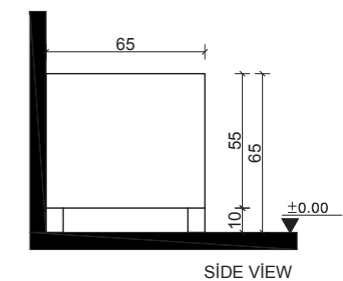

FRN-SF-505

PRODUCT NAME	BODY	FABRIC	COLOR	FOOT
FRN-SF-505-A	Solid Hornbeam Wood	Imported	Ashen Grey	Lacquerevd on Solid Hornbeam Wood
FRN-SF-505-B	Solid Hornbeam Wood	Imported	Beige	Lacquerevd on Solid Hornbeam Wood
FRN-SF-505-C	Solid Hornbeam Wood	Imported	Dark Blue	Lacquerevd on Solid Hornbeam Wood

L I V I N G R O O M