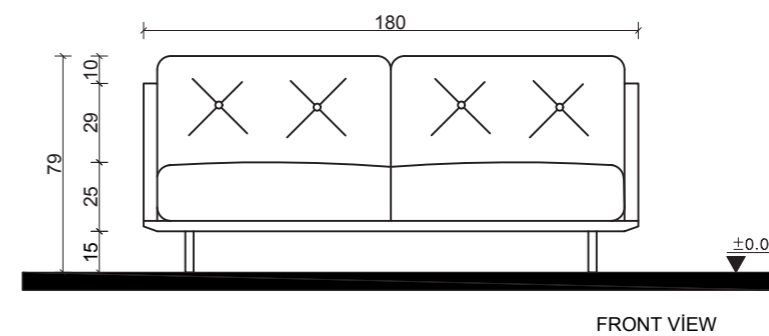

FRONT VIEW

SIDE VIEW

- A BROWN
- B BEIGE
- C DARK BLUE

LIVING ROOM

FRN-SF-502

PRODUCT NAME	BODY	FABRIC	COLOR	FOOT
FRN-SF-502-A	Solid Hornbeam Wood	Imported	Beige	Black Metal
FRN-SF-502-B	Solid Hornbeam Wood	Imported	Anthracite	Black Metal