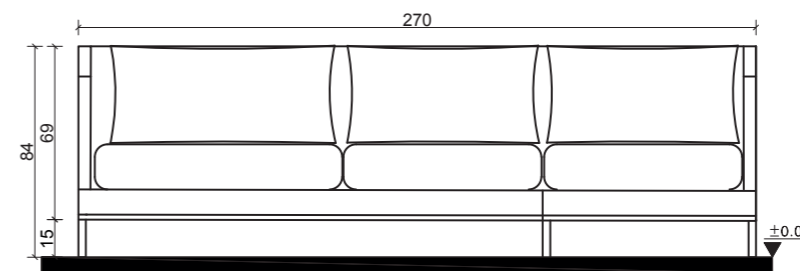

FRN-SF-503

PRODUCT NAME	BODY	FABRIC	COLOR	FOOT
FRN-SF-503-A	Solid Hornbeam Wood	Imported	Ashen Grey	Black Metal
FRN-SF-503-B	Solid Hornbeam Wood	Imported	Anthracite	Black Metal
FRN-SF-503-C	Solid Hornbeam Wood	Imported	Beige	Black Metal

FRONT VIEW

- A   ASHEN GREY
- B   ANTHRACITE
- C   BEIGE

LIVING ROOM