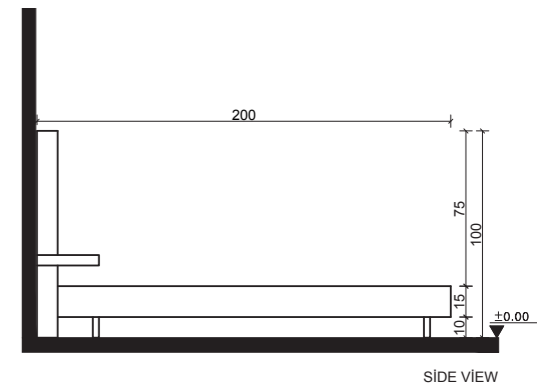

PRODUCT NAME	BODY	COLOR	HEADBOARD
FRN-BD-609-A	Mdf Laminated Panel	White	Fabric Coating On Mdf
FRN-BD-609-B	Mdf Laminated Panel	Brown	Fabric Coating On Mdf
FRN-BD-609-C	Mdf Laminated Panel	Oak	Fabric Coating On Mdf