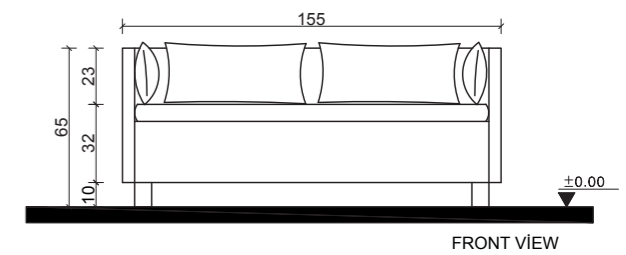

FRN-SF-505

PRODUCT NAME	BODY	FABRIC	COLOR	FOOT
FRN-SF-505-A	Solid Hornbeam Wood	Imported	Ashen Grey	Lacquerevd on Solid Hornbeam Wood
FRN-SF-505-B	Solid Hornbeam Wood	Imported	Beige	Lacquerevd on Solid Hornbeam Wood
FRN-SF-505-C	Solid Hornbeam Wood	Imported	Dark Blue	Lacquerevd on Solid Hornbeam Wood

L I V I N G R O O M