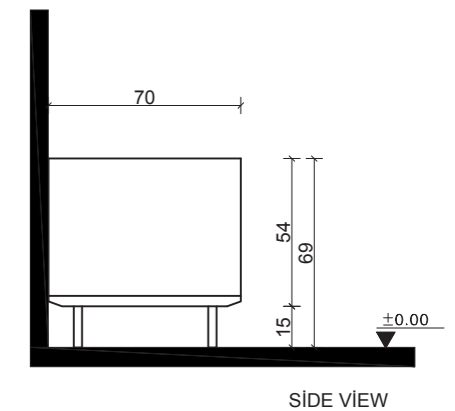

FRONT VIEW

SIDE VIEW

- A BROWN
- B BEIGE
- C DARK BLUE

LIVING ROOM

FRN-SF-502

PRODUCT NAME	BODY	FABRIC	COLOR	FOOT
FRN-SF-502-A	Solid Hornbeam Wood	Imported	Beige	Black Metal
FRN-SF-502-B	Solid Hornbeam Wood	Imported	Anthracite	Black Metal